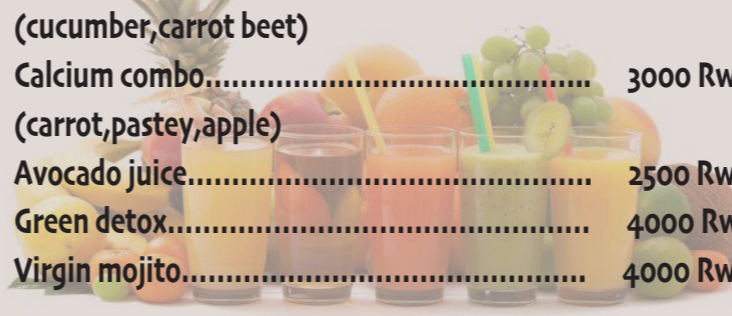

TEA

African tea.....	2500 Rwf
Spice tea.....	2500 Rwf
Ginger tea.....	2000 Rwf
Meanth tea.....	2000 Rwf
Green tea.....	2000 Rwf
Black tea.....	1500 Rwf
English tea.....	2500 Rwf
Hibiscus tea.....	2000 Rwf
Lemon tea.....	2000 Rwf
Somarian tea.....	2500 Rwf

BLENDED DRINKS

Mocha mania kawachino.....	5000 Rwf
(rich chocolate,souce,espresso,milk,iced,flappe mix blended with chocolate)	
banana,pineapple breeze.....	4500 Rwf
(the fravor of banana,pineapple,haney and milk blended with ice cream)	
orange,strawberry frappe.....	4500 Rwf
(fruit smoothie and strawberry fravor,topped with ice cream)	
Thousand hills sensation.....	5 000 Rwf
(fruit smoothie with a taste of flesh fruits blended with haney)	
milk shake.....	5000 Rwf
(choose any ice cream fravor)	
Vanilla,strawberry,chocolate,orange,avocado,mango, banana,pineapple,coffee ice cream	
Akagera special blended drink.....	6000 Rwf
Frappuccino.....	5000 Rwf
(espresso,souce,ice,milk topped with ice cream)	
Hot Milk	2000 Rwf

FRESH JUICES

Orange juice.....	3500 Rwf
Poassion juice.....	3000 Rwf
Tree tomatoes juice.....	3000 Rwf
Pineapple juice.....	3000 Rwf
Cocktail juice.....	3500 Rwf
Beetroot juice.....	3000 Rwf
Mango juice.....	3500 Rwf
Lemon juice.....	3000 Rwf
Citrus,ginger juice.....	3000 Rwf
Body cleaner juice.....	3000 Rwf
(cucumber,carrot beet)	
Calcium combo.....	3000 Rwf
(carrot,pastey,apple)	
Avocado juice.....	2500 Rwf
Green detox.....	4000 Rwf
Virgin mojito.....	4000 Rwf